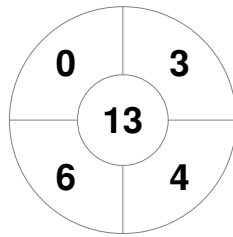

Match Statistics

| Match # | Date        | Time  | Pool / Class | Pitch   |
|---------|-------------|-------|--------------|---------|
| 23      | 30 Jun 2024 | 15:30 | Pool A       | Grass 3 |

|                      |          |   |   |   |   |                  |
|----------------------|----------|---|---|---|---|------------------|
| <b>Rockhampton 2</b> | Official |   |   |   |   | <b>Ipswich 2</b> |
|                      | 1        | 2 | 3 | 4 | T |                  |
|                      | ROCK 2   | 0 | 0 | 0 | 0 |                  |
|                      | IPS 2    | 0 | 2 | 0 | 2 | 4                |

Penalty Corners

ROCK 2

IPS 2

ROCK 2

IPS 2

Circle Entries

ROCK 2

IPS 2