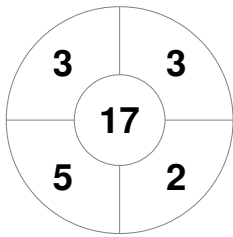

Match Statistics

| Match # | Date | Time | Pool / Class | Pitch |
|---------|-------------|-------|--------------|---------|
| 51 | 04 Jul 2022 | 14:10 | Pool A | Grass 4 |

| | | | | | | | |
|-------------------|----------|---|---|---|---|---|------------------|
| Brisbane 4 | Official | 1 | 2 | 3 | 4 | T | Ipswich 2 |
| | BRIS 4 | 1 | 0 | 2 | 1 | 4 | |
| | IPS 2 | 0 | 0 | 0 | 0 | 0 | |

Penalty Corners

BRIS 4

IPS 2

BRIS 4

IPS 2

Circle Entries

Shots

BRIS 4